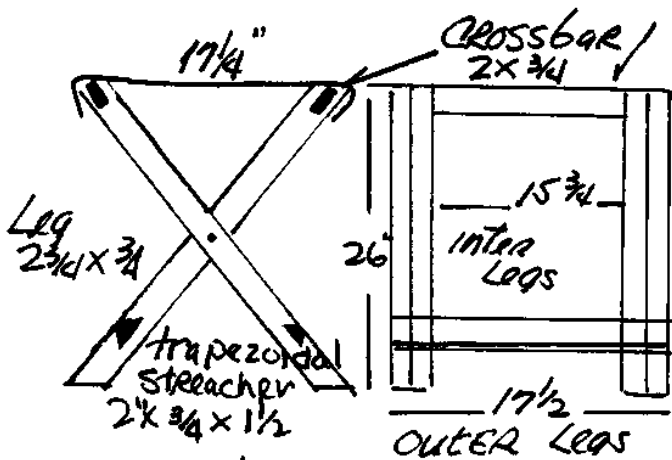

# Washington's Camp Stools - #161

National Park Service, Washington's Headquarters, Morristown, NJ

VER 1

VER 2

Geo Washington family

VER 2 has a top stretcher and seat, is mortised & tenoned.

MAJ. ROGER KERR, INSP.

These are not the same as those at Washington's Headquarters at Newburg, NY, which taper inward toward the seat. Photos on file. -RH Briggs, Patternmaster, 1997