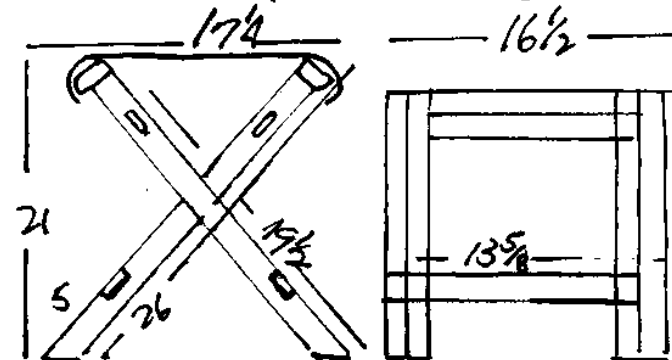

# Washington's Camp Stools - #161

National Park Service, Washington's Headquarters, Morristown, NJ

VER 1

VER 2

Geo Washington family

VER 2 has a top stretcher and seat, is mortised & tenoned.

MAJ. ROGER KERR, INSP.

These are not the same as those at Washington's Headquarters at Newburg, NY, which taper inward toward the seat. Photos on file. -RH Briggs, Patternmaster, 1997